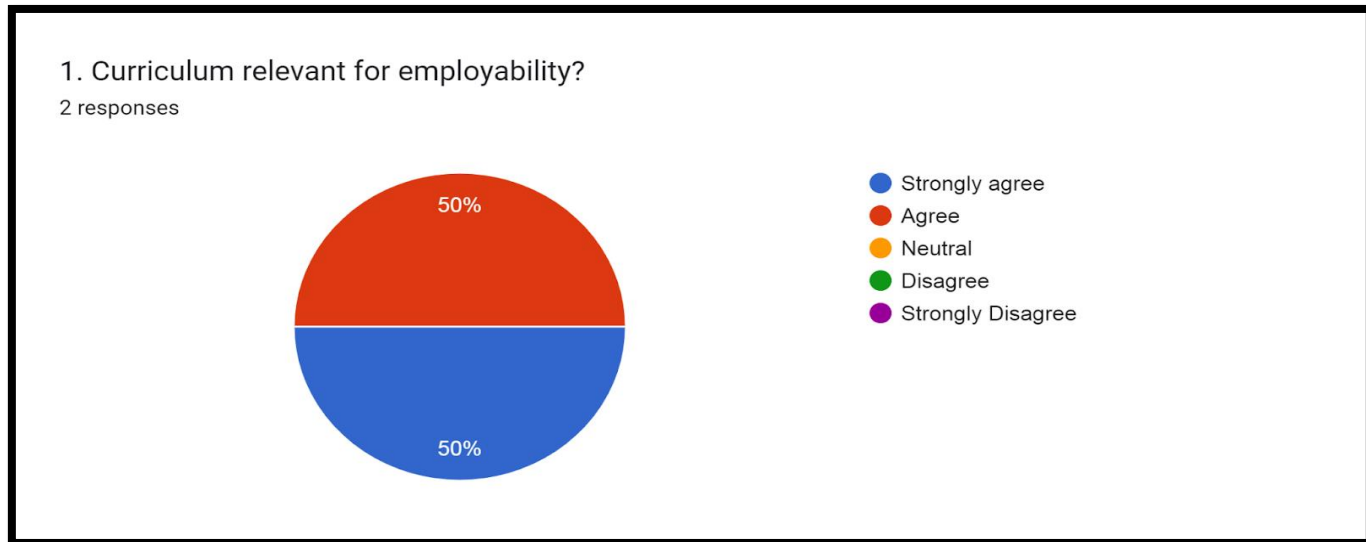

Employers Feedback on the Syllabus for 2022-2023

➤ **Introduction:**

Feedback is a great reinforce for learning and achievement (Mathew B.P., 2020). It has a significant impact on students' academic achievement. Positive feedback can motivate others to take action, which benefits both teaching and learning. Dr. Bhupendra Nath Dutta Smriti Mahavidyalaya collects the Employers' feedback on different dimensions of the Curriculum.

➤ **Methodology:**

The input was collected in an online google form then assessed using Statistical diagram. Finally, the findings have been considered about development, the teaching-learning process, and other critical topics. A total of 2 Employers given their own opinions about the employability of the syllabus.

➤ **Results:** The feedback that was collected has been analyzed and converted into graphical representations, as shown below.